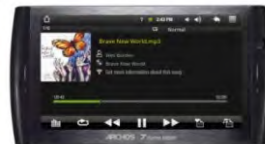

Tablet PC Archos Arnova 7 G2

8GB SSD
7" capacitive multitouch screen
Wi-Fi b/g
Micro USB, micro SD
720p Webcam;
Android 2.3 Gingerbread
Weight: 370g
Thickness: 12mm

8380 ден.
698 ден. 12 ПАТИ